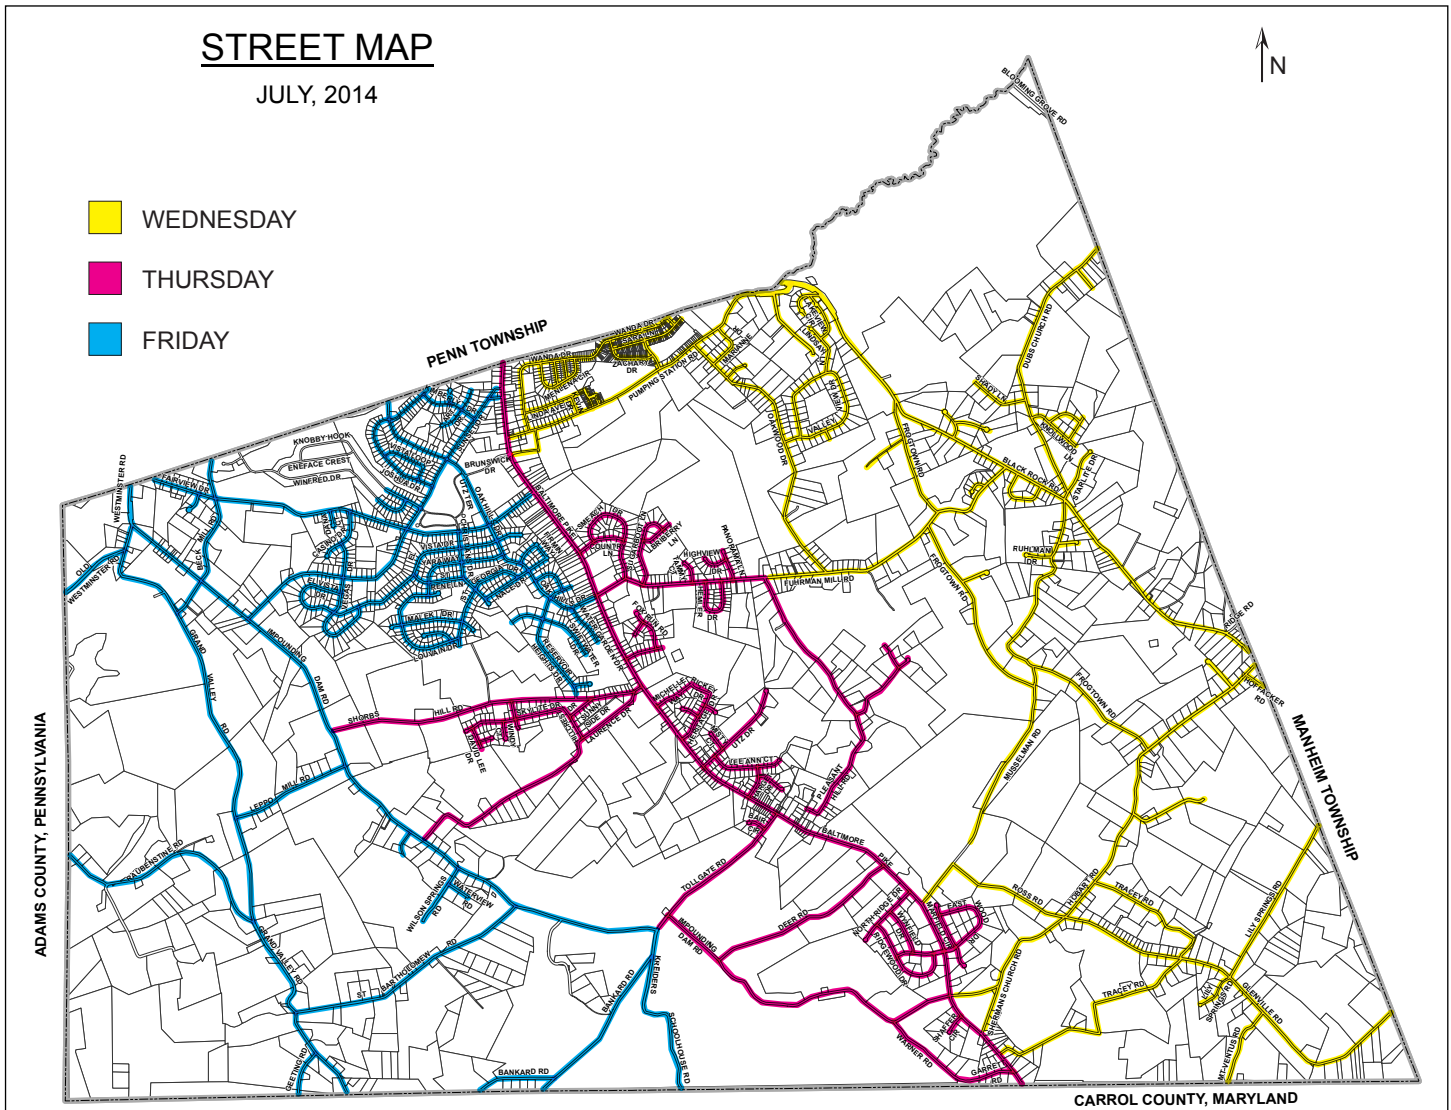

West Manheim Township Collection Day Changes

STREET MAP

JULY, 2014

WEDNESDAY

THURSDAY

FRIDAY

Effective April 1st, your collection day for Trash, Recycling and Yard Waste will be changing. Please use the map and street listing found on this page to help identify when your new collection day will fall. Please contact our customer service at 717-767-4456 if you should have any questions.

Wednesday

- BLACK ROCK RD
- BONNIE COURT
- CIRCLE DR
- COLONIAL DRIVE
- DUBS CHURCH RD
- DUNMORE DR
- FOREST VIEW TER
- FROGTOWN RD
- FUHRMAN MILL RD (434-1073)
- GALWAY DR
- GLENVILLE RD
- HOBART RD
- HOFFACKER RD
- KEVIN DR
- KNOLLWOOD LN
- LAKEVIEW CIR
- LAKEVIEW TER
- LILY SPRINGS RD
- LINDA AVE
- LINDSAY LN
- MARIANNE DR
- MENLENA CIR
- MORN MIST LN
- MT VENTUS RD
- MUMMERT DR
- MUSSELMAN RD
- OAKWOOD DR
- PUMPING STATION RD
- RIDGE VIEW LN
- ROMAN LN
- ROSS RD
- SARA LN
- SHADY LN
- SHERMANS CHURCH RD
- STARLITE DR
- TRACEY RD
- VALLEY VIEW DR
- WANDA DR
- ZACHARY DR

Thursday

- BAIR CIRCLE
- BALTIMORE PIKE
- BRIBERRY LANE
- COLONIAL CT
- COUNTRY LANE
- DAVID LEE DR
- DEER RD
- EASTWOOD DR
- FOX RUN RD
- FUHRMAN MILL RD (5-424)
- GARRETT RD
- HARGET DR
- HEMLER DR
- HERITAGE DR
- HICKORY COURT
- HIGHVIEW DR
- HILLCREST DR
- IMPOUNDING DAM RD (2150-2189)
- KENLEE CIR
- LAURENCE DR
- LEE ANN CT
- LISAWOOD CT
- LONGVIEW DR
- MARFIELD CIRCLE
- MICHELLE WAY
- MISTY CT
- NORTHRIDGE DR
- PANORAMA LN
- PATWIL PL
- PHEASANT RIDGE RD
- PLEASANT HILL RD
- RICKEY DR
- RIDGEMOOR DR
- SHAFFER CIR
- SHORBS HILL RD
- SKYLITE DR
- SMEACH DR
- SUGARBOOT LN
- SUNNYSIDE DR
- TAMMY CT
- TOLL GATE RD
- UTZ DR
- UTZ TERRACE
- WARNER RD
- WESTWOOD DR
- WINDY CT
- WYNDFIELD DR

Friday

- AARON CT
- ART DR
- BAND HALL HILL RD
- BANKARD RD
- BECK MILL RD
- CASINO CT
- CASINO DR
- CHRISTIANS DR
- CRYSTAL CLEAR DR
- DIANA COURT
- EL VISTA DR
- FAIRVIEW DR
- FIRMIN WAY
- FLANDERS COURT
- GEETING RD
- GRAND VALLEY RD
- IMPOUNDING DAM RD (33-1730)
- JOSHUA CT
- JOSHUA DR
- KENNEDY DR
- KIMBERLY DR
- KNOBBY HOOK
- KRISTINE CIR
- LEPPA MILL RD
- LOUVAIN DR
- MALEK DR
- NACE DR
- OAK HILLS DR
- OLD WESTMINSTER RD
- RAUBENSTINE RD
- RESERVOIR HEIGHTS DR
- SIMPSON DRIVE
- ST BARTHOLOMEW RD
- ST GEORGIA DR
- ST RENE LN
- SUNSET DR
- SWIFTWATER DR
- TACKER LN
- VEGAS DR
- VISTA LOOP
- WATER GARDEN DR
- WATERFALL DR
- WATERVIEW RD
- WESTMINSTER RD
- WILSON SPRINGS RD
- WINIFRED DR
- YARA WAY