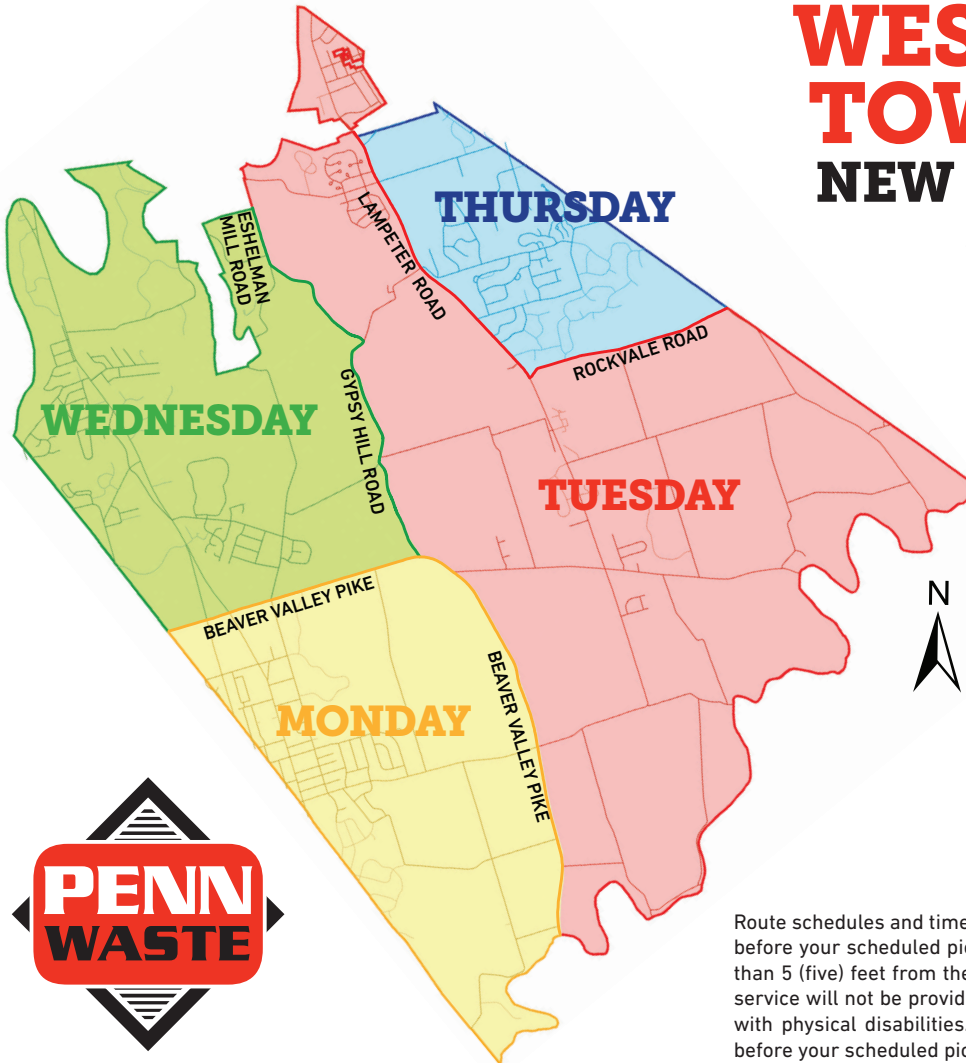

WEST LAMPETER TOWNSHIP RESIDENTS: AN IMPORTANT UPDATE TO YOUR TRASH SERVICE IS COMING!

Effective October 25, 2021:

Trash Collection Days will be divided into four collection zones instead of the current two. Please refer to the map on the reverse side for details on your new pickup days.

--Penn Waste

Penn Waste, Inc.
P.O. Box 3066
York, PA 17402

717-767-4456
pennwaste.com

WEST LAMPETER TOWNSHIP MAP

NEW PICKUP SCHEDULE

Beginning October 25, 2021

MONDAY

South and west of Beaver Valley Pike.

TUESDAY

East of Beaver Valley Pike/Gypsy Hill Road/Eshelman Mill Road and between Lampeter Road and South of Rockvale Road.

WEDNESDAY

North of Beaver Valley Pike and west of Gypsy Hill Road/Eshelman Mill Road.

THURSDAY

North of Rockvale and East of Lampeter Road as shown.

Route schedules and times vary, so please have all items placed out at the curb the night before your scheduled pick-up. All containers and recycle bins must be placed no more than 5 (five) feet from the curb and should be clearly visible to the collector. Back door service will not be provided except by prior arrangement with the hauler for individuals with physical disabilities. Items may not be placed on the curb earlier than the night before your scheduled pickup.